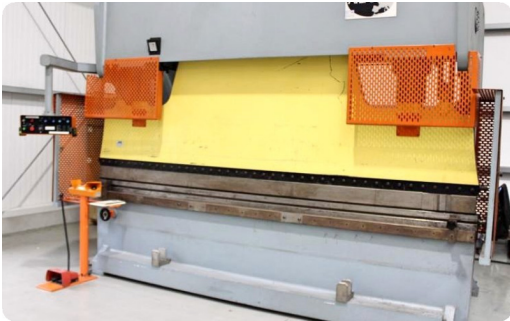

Used Atlantic 4000 x 300 T press brake

Used Atlantic 4000 x 300 T press brake

Technical sheet

Power :	300 T
Folding length:	4100 mm
Distance between uprights:	3710 mm
Swan neck:	330 mm
Approach/work/return speeds:	nc/7/90 mm/s
Table width:	250 mm
Main engine power:	22.5 kW
Dimensions of the machine L x W x H:	4320 x 2100 x 3500 mm
Weight :	25200 kg