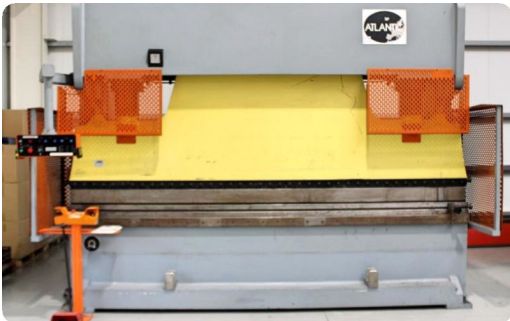

Used Atlantic 4000 x 300 T press brake

Used Atlantic 4000 x 300 T press brake

Technical sheet

Power :	300 T
Folding length:	4100 mm
Distance between uprights:	3710 mm
Swan neck:	330 mm
Approach/work/return speeds:	nc/7/90 mm/s
Table width:	250 mm
Main engine power:	22.5 kW
Dimensions of the machine L x W x H:	4320 x 2100 x 3500 mm
Weight :	25200 kg