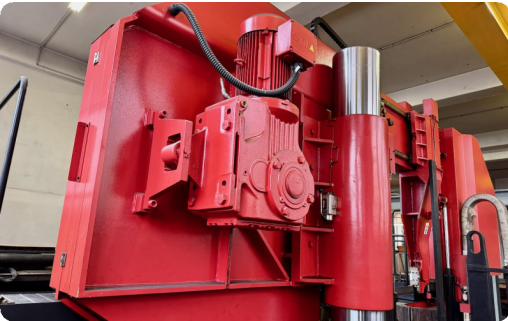

Used AMADA HFA 1000 C II band saw

Used AMADA HFA 1000 C II band saw

Technical sheet

Ø: 400 to 1000 mm

Rectangular: 100 x 400 mm to 1000 x 1100 mm

Features